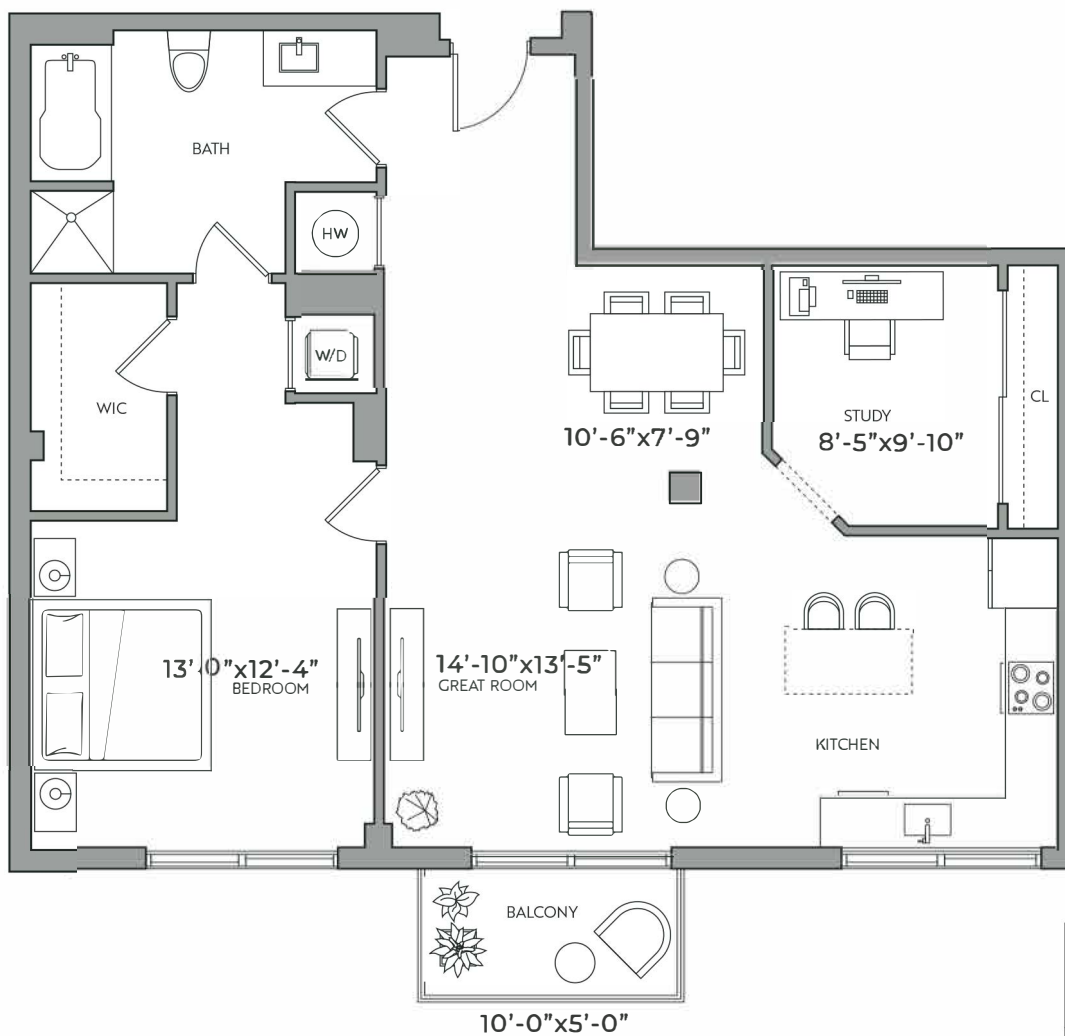

# MANOR

RENTAL EVOLUTION

RIVERWALK

A3 1BR / 1BA + DEN	A3 (7)	A3.1 (6)	A3.3 (8)	
	Interior	1,100 sf	1,062 sf	995 sf
	Balcony	50 sf	50 sf	50 sf
	TOTAL	1,150 sf	1,112 sf	1,045 sf

LEASING CENTER - 202 South Parker Street, Tampa 33606 • Call (813) 938-6594 or visit [ManorRiverwalk.com](http://ManorRiverwalk.com)