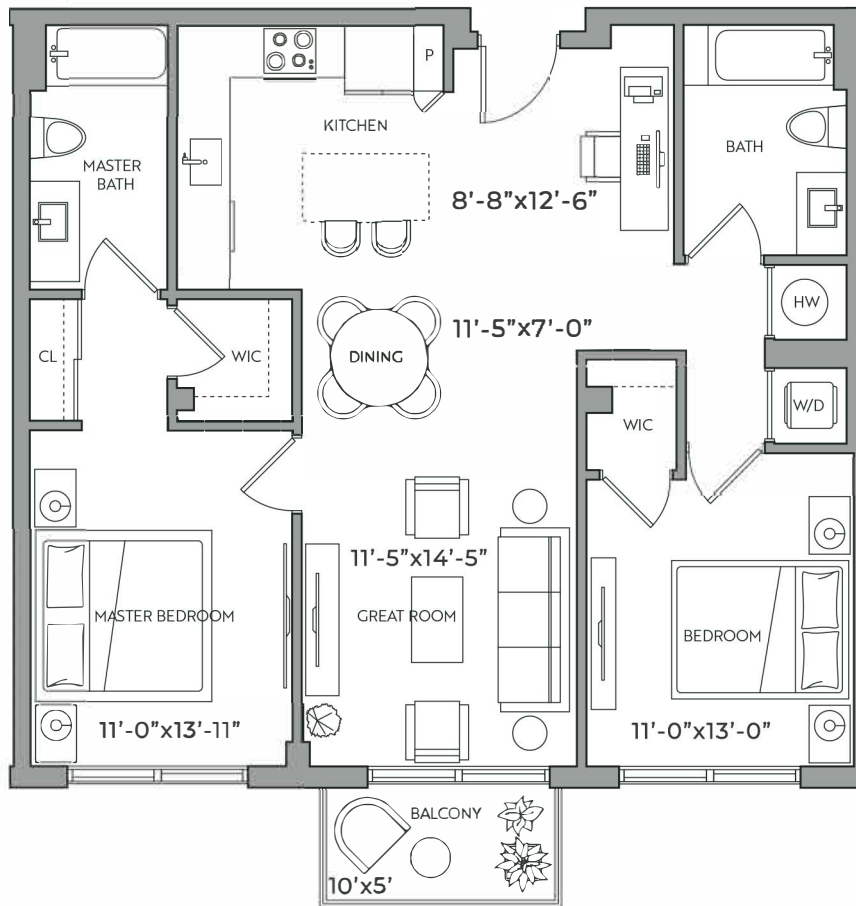

MANOR

RENTAL EVOLUTION

RIVERWALK

B1.4

2BR / 2BA

	B1.4 (36)	B1.3 (20)	B1.5 (8)	B5 (6)
Interior	1,110 sf	1,140 sf	1,168 sf	1,155 sf
Balcony	50 sf	50 sf	50 sf	50 sf
TOTAL	1,160 sf	1,190 sf	1,218 sf	1,205 sf

LEASING CENTER - 202 South Parker Street, Tampa 33606 • Call (813) 938-6594 or visit ManorRiverwalk.com