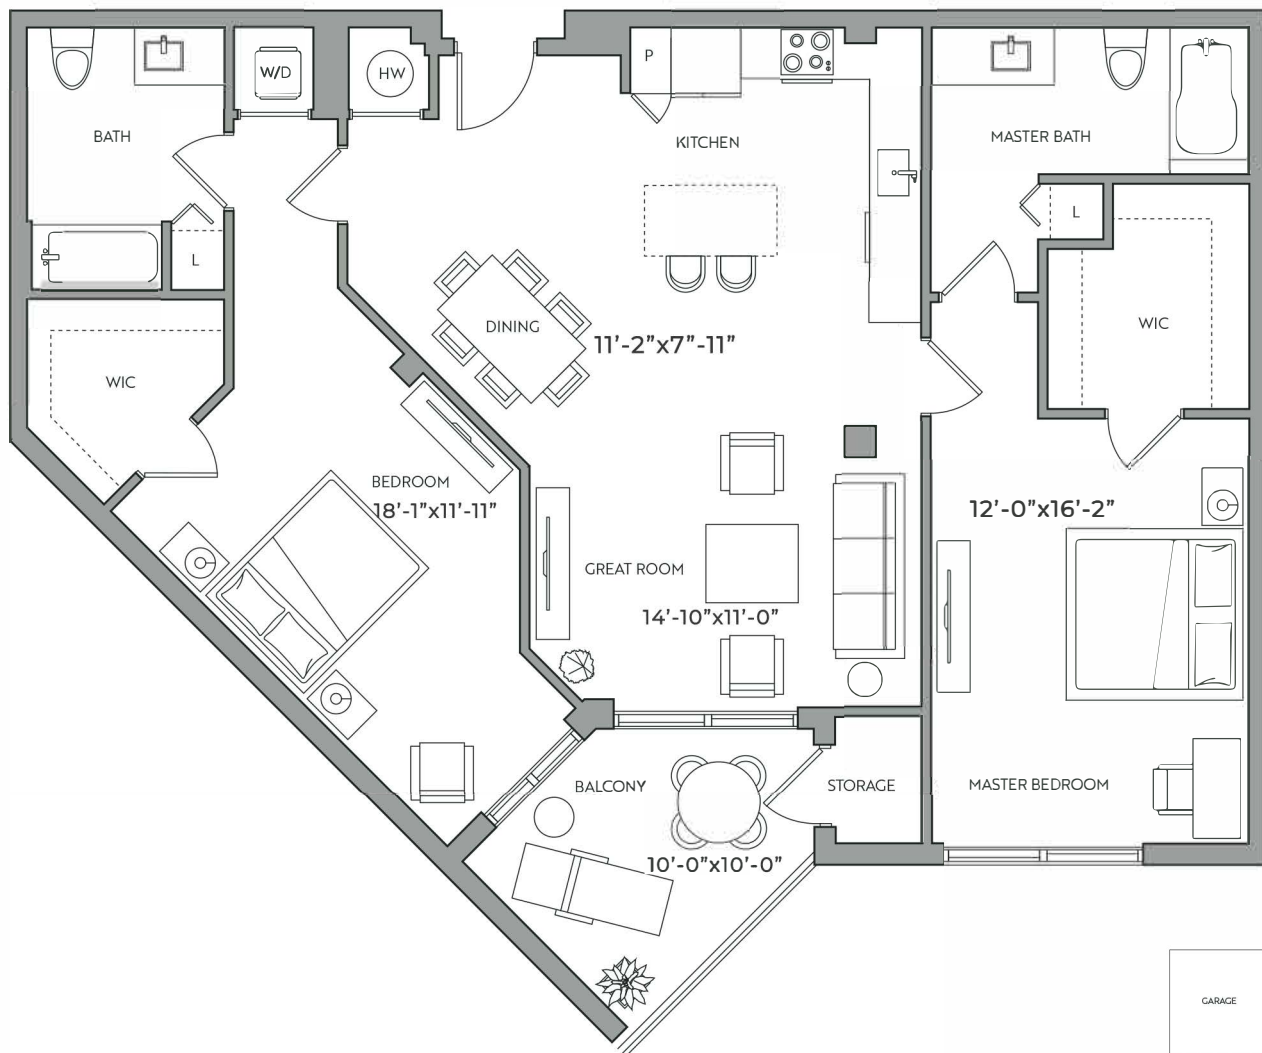

# MANOR

RENTAL EVOLUTION

RIVERWALK

<b>B7</b> 2BR / 2BA	<b>B7 (8)</b>
	Interior 1,325 sf
	Balcony 104 sf
<b>TOTAL 1,429 sf</b>	

LEASING CENTER - 202 South Parker Street, Tampa 33606 • Call (813) 938-6594 or visit [ManorRiverwalk.com](http://ManorRiverwalk.com)