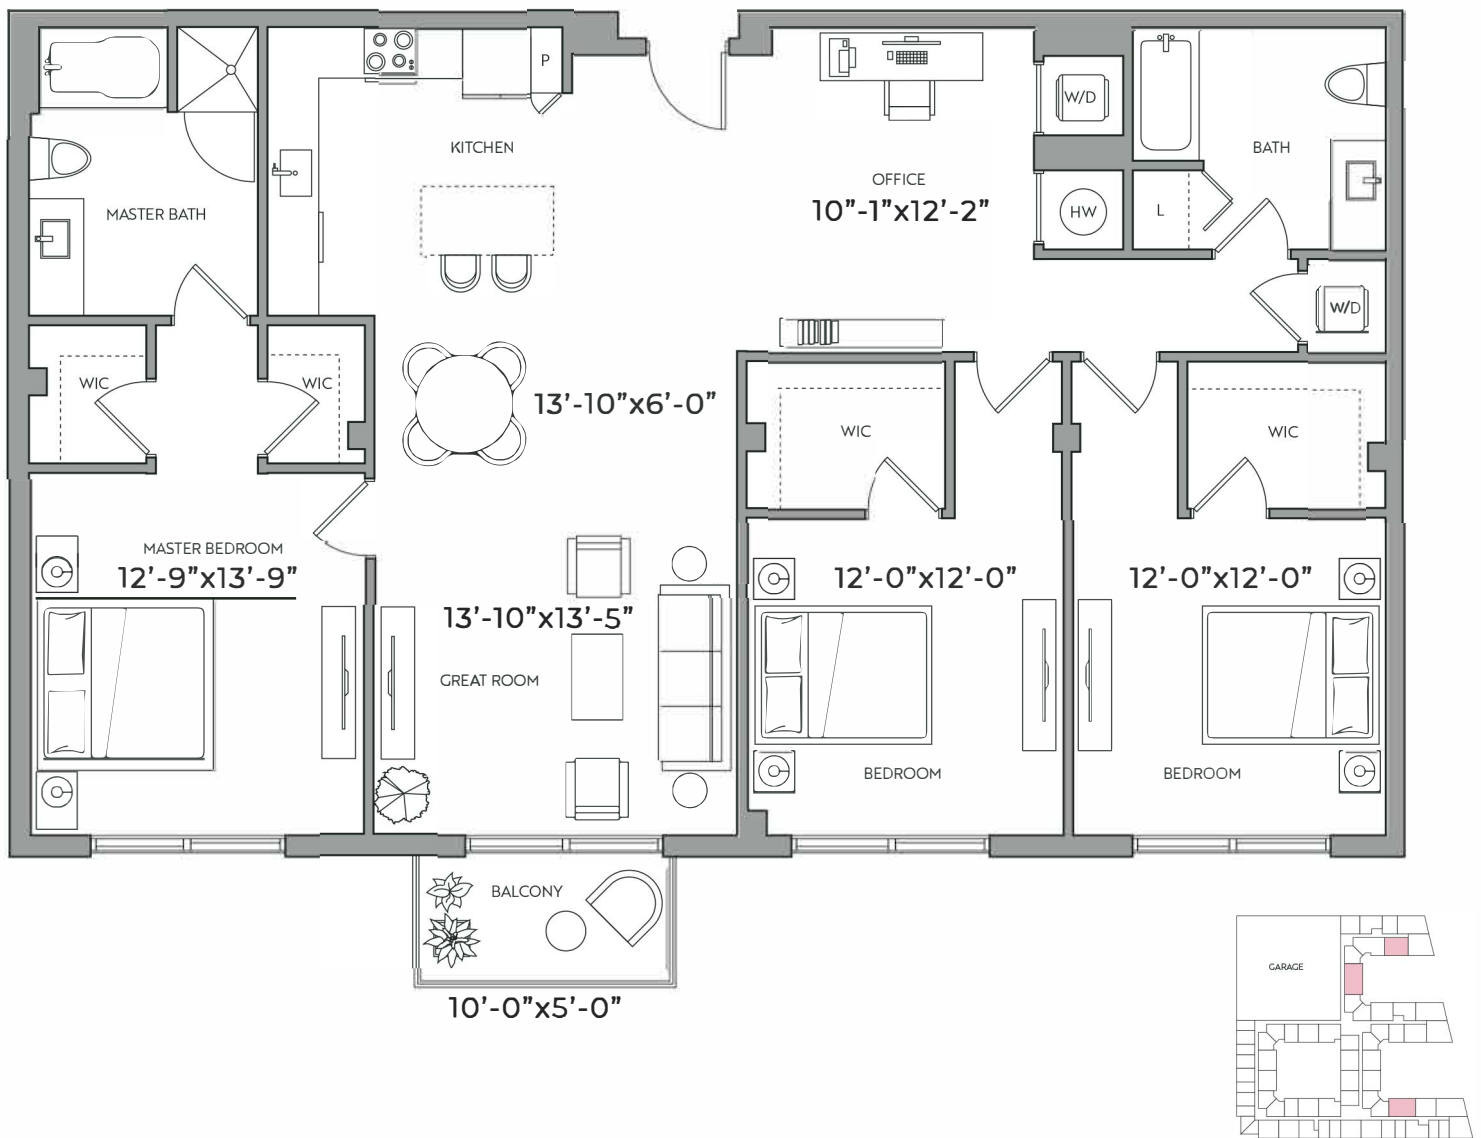

MANOR

RENTAL EVOLUTION

RIVERWALK

C2.1 3BR / 2BA		C2.1 (8)	C2 (8)	C2.2 (8)
	Interior	1,687 sf	1,491 sf	1,563 sf
	Balcony	50 sf	50 sf	50 sf
	TOTAL	1,687 sf	1,541 sf	1,613 sf

LEASING CENTER - 202 South Parker Street, Tampa 33606 • Call (813) 938-6594 or visit ManorRiverwalk.com