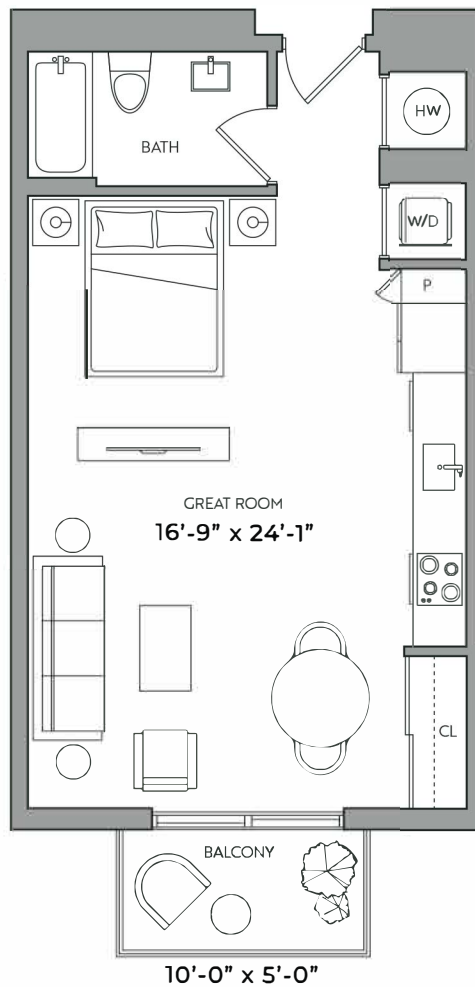

MANOR

RENTAL EVOLUTION

RIVERWALK

S1 STUDIO 1 BATH	S1 (24)	S1.1 (13)	S1.2 (8)	S1.3 (8)	
	Interior	570 sf	597 sf	589 sf	644 sf
	Balcony	50 sf	50 sf	50 sf	50 sf
	TOTAL	620 sf	647 sf	639 sf	694 sf

LEASING CENTER - 202 South Parker Street, Tampa 33606 • Call (813) 938-6594 or visit ManorRiverwalk.com